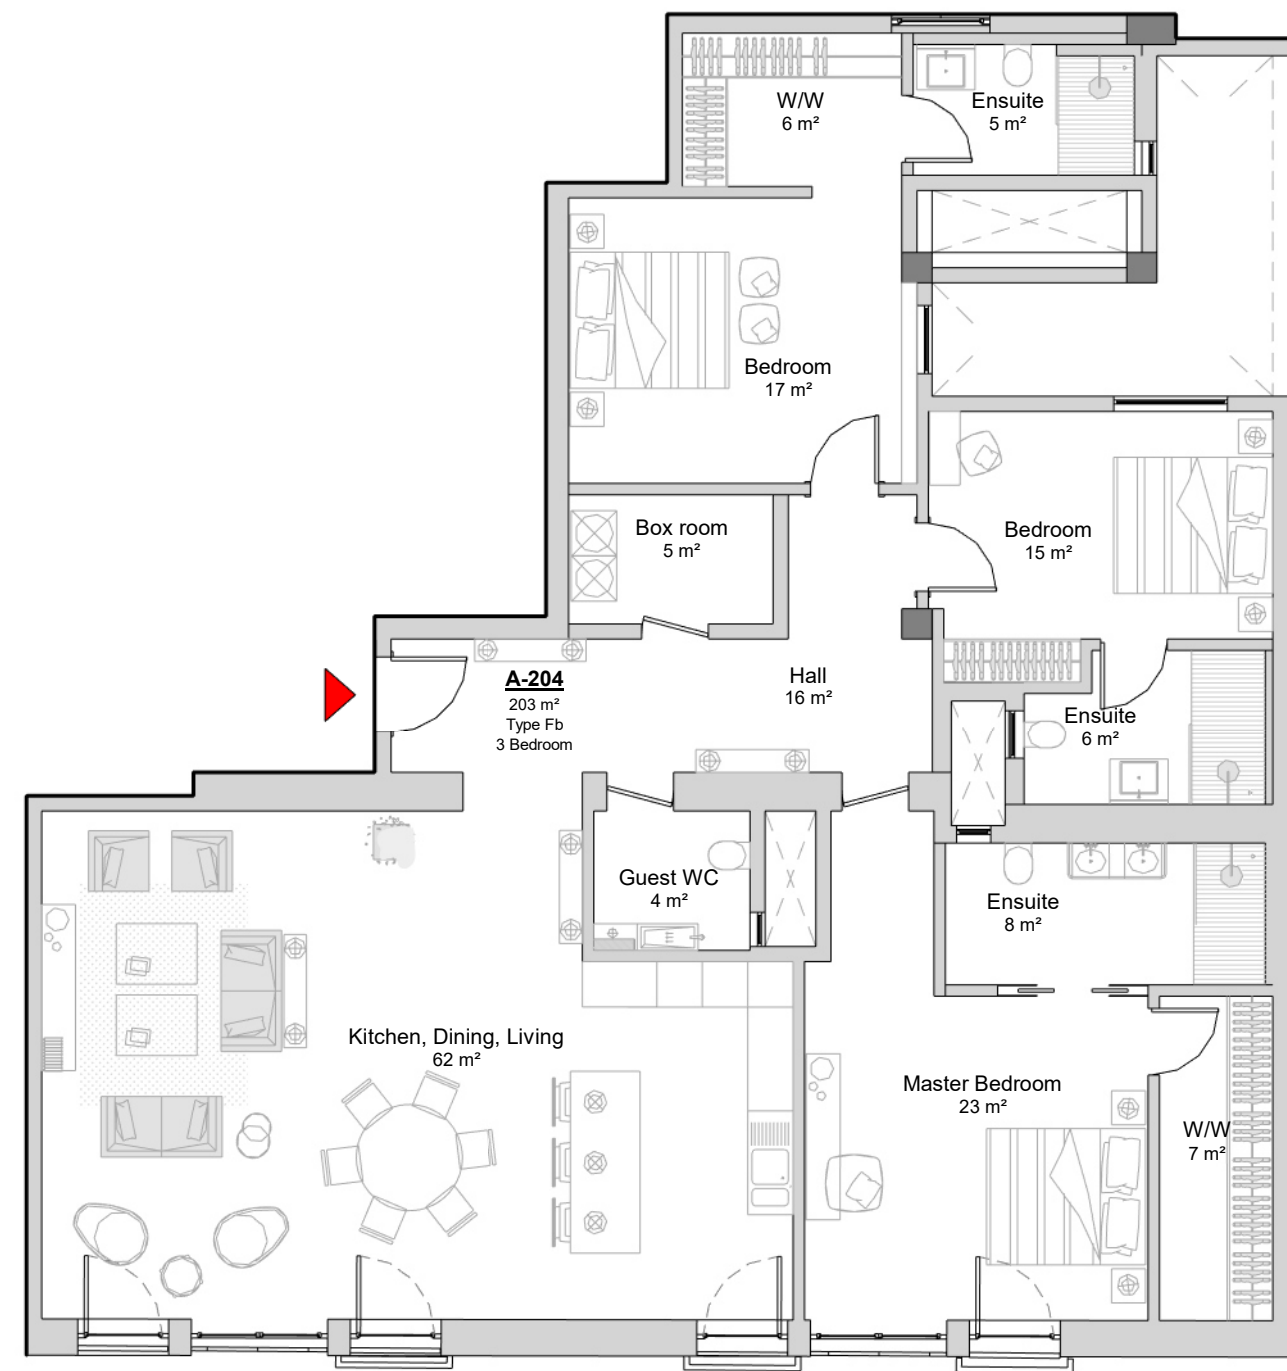

Strickland

HOUSE

Apartment 204 |
2nd Floor | 3 Bedrooms

Apartment Areas
Internal: 203 m²
External: 0 m²
Total: 203 m²

Melita street façade