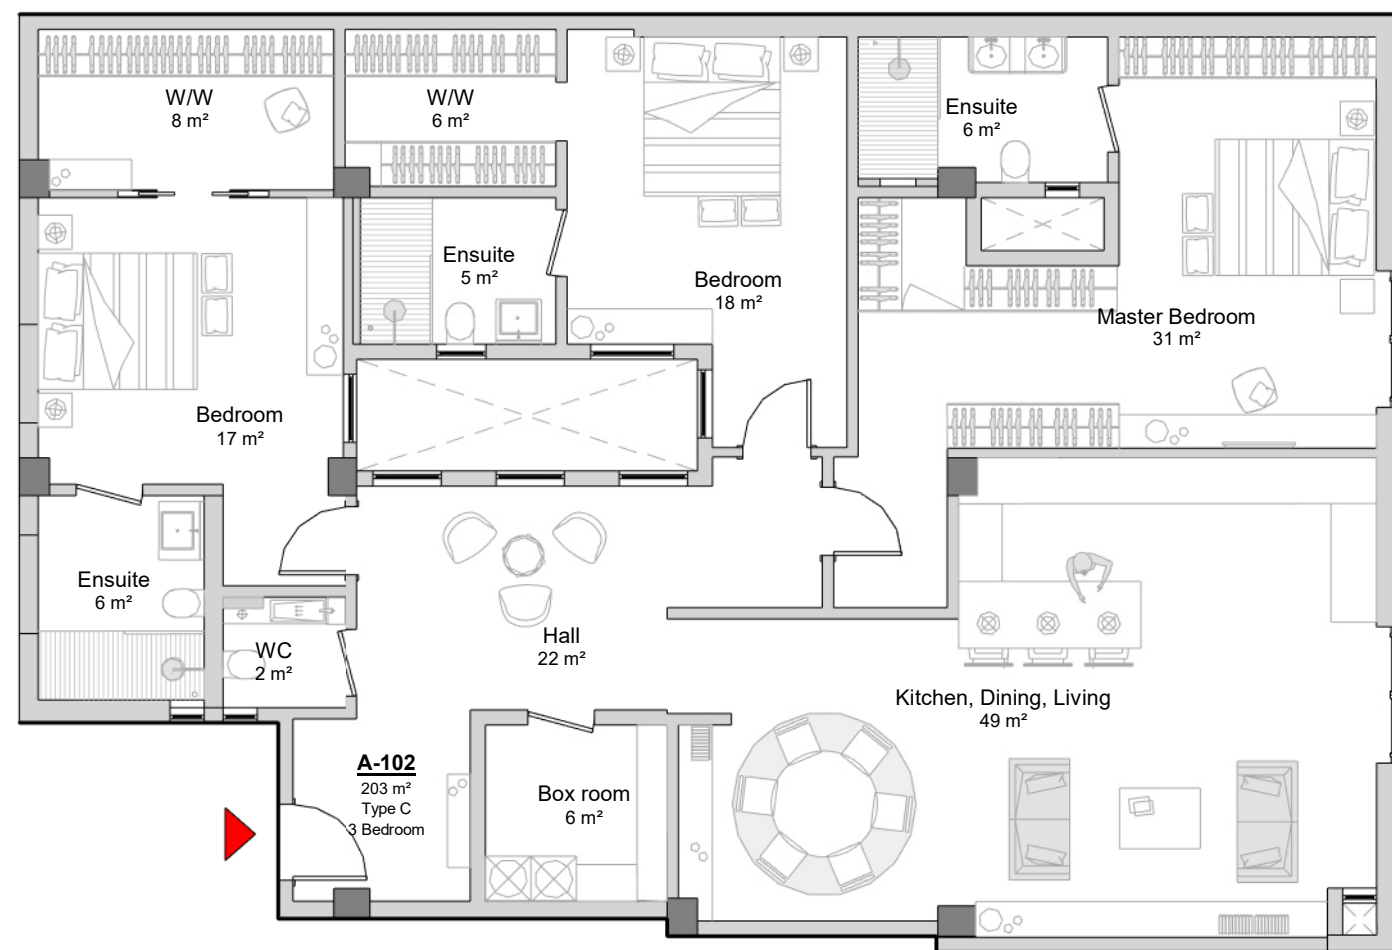

Strickland

HOUSE

Apartment 102 |
1st Floor | 3 Bedrooms

Apartment Areas

Internal: 203 m²
External: 0 m²
Total: 203 m²

St. Paul street façade

Scale 1:100

mx^a