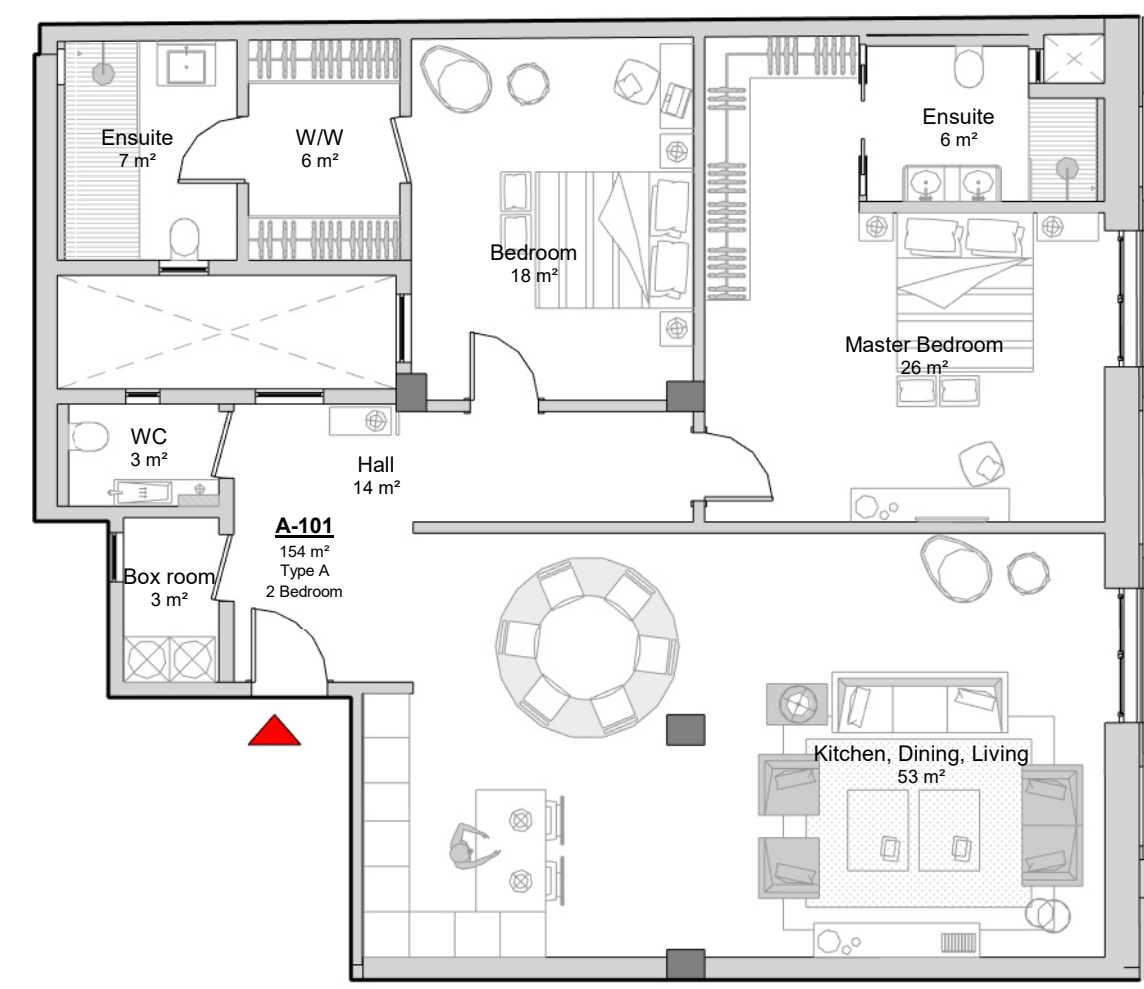

Strickland

HOUSE

Apartment 101 |
1st Floor | 2 Bedrooms

Apartment Areas

Internal: 154 m²
External: 0 m²
Total: 154 m²

St. Paul street façade