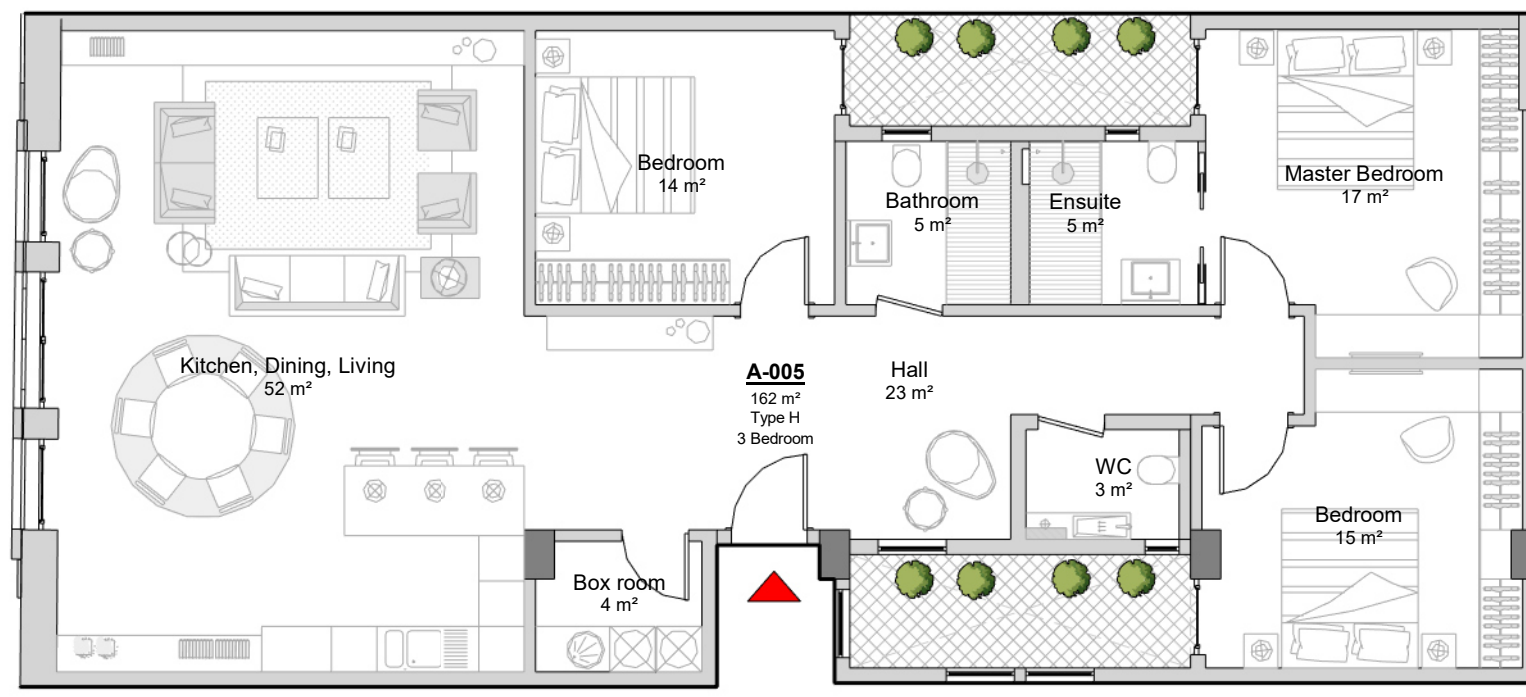

Strickland

HOUSE

Apartment 005 |
Ground Floor | 3 Bedrooms

Apartment Areas

Internal: 162 m²
External: 16 m²
Total: 178 m²

St. Ursula street façade