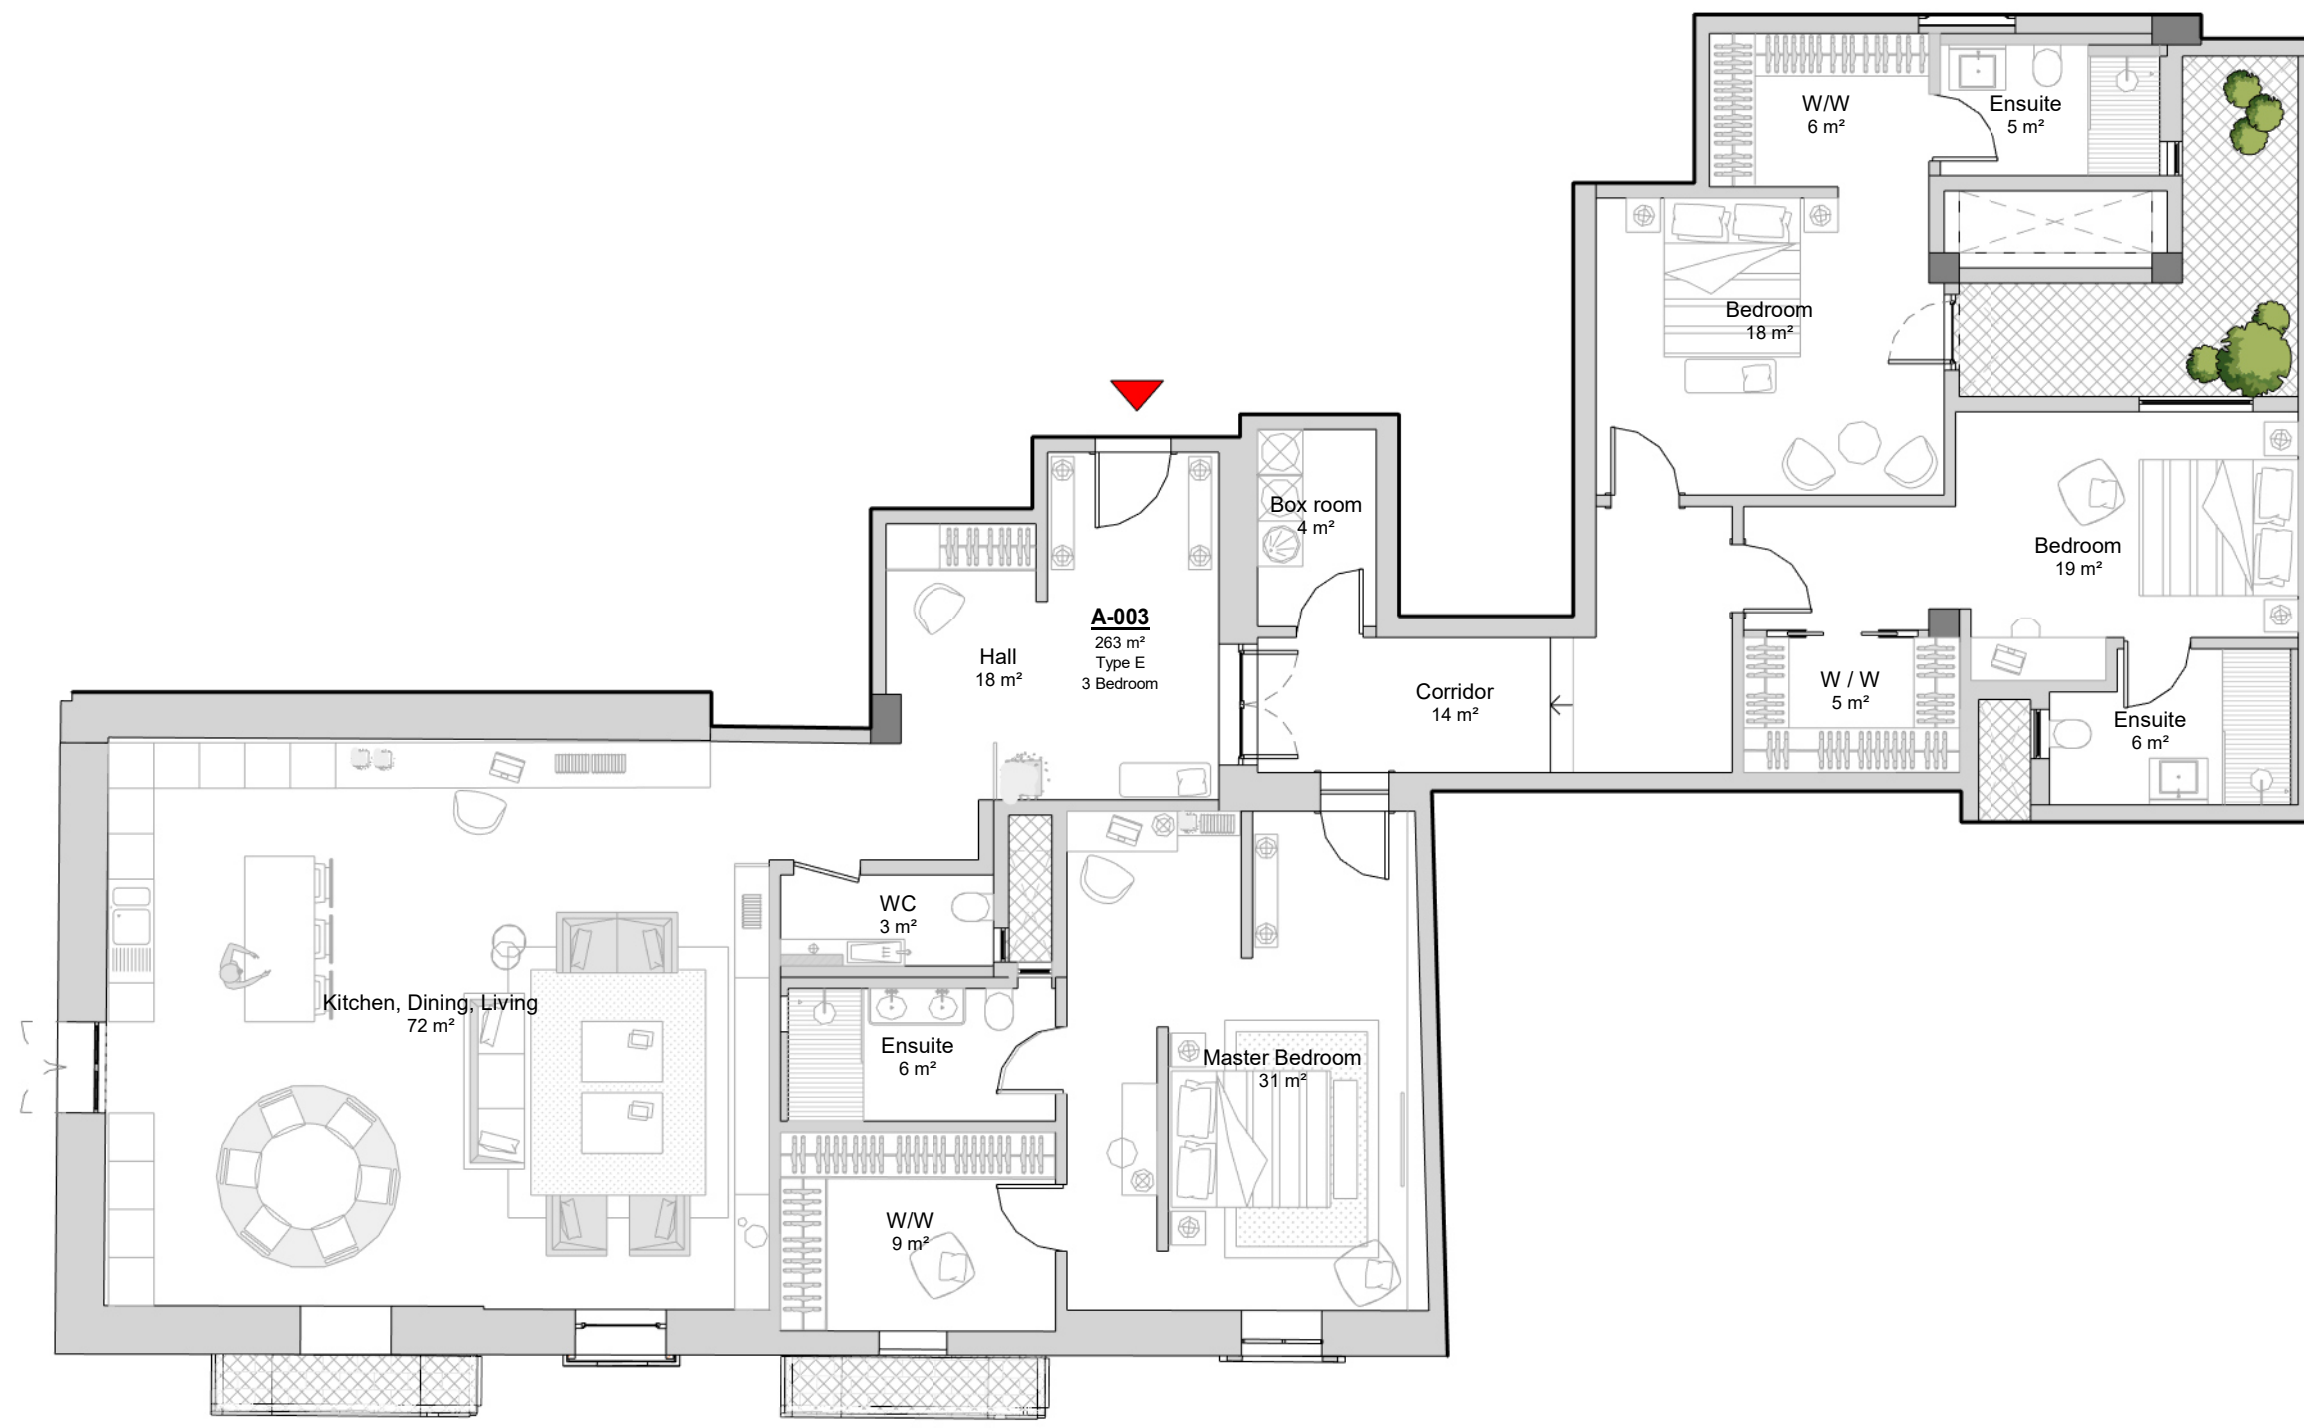

Strickland HOUSE

Apartment 003 |
Ground Floor | 3 Bedrooms

Apartment Areas

Internal: 263 m²
External: 20 m²
Total: 283 m²

Melita street façade

A-003
263 m²
Type E
3 Bedroom